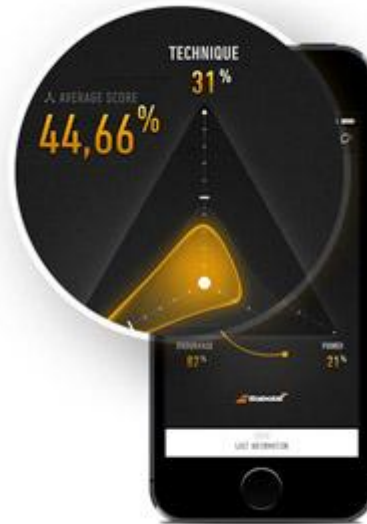

IMPROVE YOUR SKILLS

Get an easy look into which strokes you often use, and which ones you haven't implemented into your game. Vary and improve your style to unlock new 'Skills' and get to the next level.

[More Info](#)

CHECK YOUR TENNIS PULSE

Get an overview of your tennis game with 'Pulse': a dynamic interface that changes according to the power, the technique and the endurance of your game. 'Pulse' changes according to your game improvement and motivates you to play more.

[More Info](#)

COMPARE YOUR PERFORMANCE

Compare your performance to the rest of the Babolat Play community. Compare your 'Pulse' and other data to a friend's on a one-to-one level.

[More Info](#)